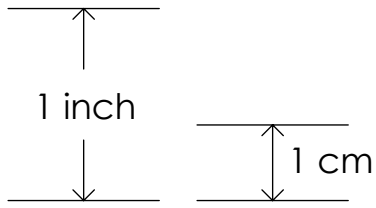

12 11 10 9 8 7 6 5 4 3 2 1

1 2 3 4 5 6 7 8 9 10 11 12

PAGE 1

75mm Front of Boot

NTN Front of boot
(75mm Pin Line)

IMPORTANT:

For NTN Boots, this Boot Sole Length (BSL) measurement is from the TIP of the boot to the heel.

For 75mm "Duckbill" boots, this measurement is the total Boot Sole Length from the tip of the boot to the heel minus 10mm

SKI CENTER LINE

Boot Sole Length for 75mm Mounting =
Total 75mm Boot Sole Length - 10 mm

Boot Sole Length - BSL (mm)

230	230
240	240
250	250
260	260
270	270
280	280
290	290
300	300
310	310
320	320
330	330
340	340
350	350
360	360
370	370

Position this dashed line with the dashed line that you cut on PAGE 2, and line up "SKI CENTER LINE"

IMPORTANT: Print at 100%
scale and check lines below:

12 11 10 9 8 7 6 5 4 3 2 1

1 2 3 4 5 6 7 8 9 10 11 12